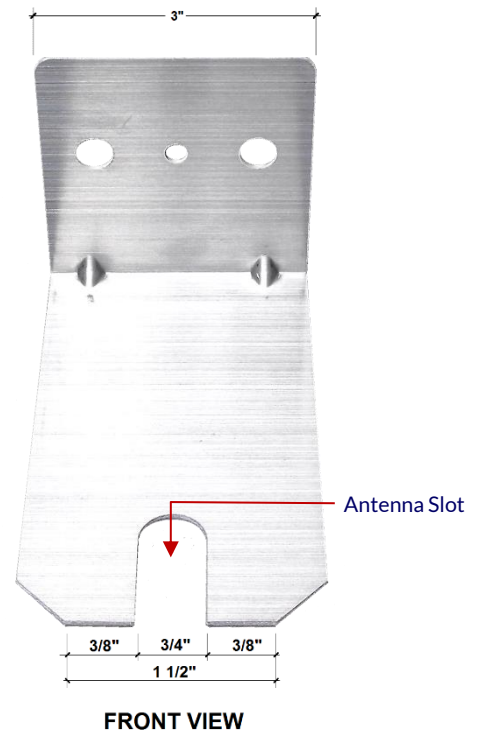

## SPECIFICATIONS

Description	Specification
Material	Aluminum
Dimensions	5" x 3" x 2.75"
Actual Weight	28g / 1 oz.
Supported Weight	5 lbs.
Color	Silver

**Please Note: Mounting Screws are not included.**

### Application Image

### FEATURES:

This light weight, "L" shape aluminum bracket is designed for mounting a dome ceiling antenna to a vertical surface. Ideal for applications where you need to maintain an omnidirectional radiating signal pattern, but do not have ceiling access.

- 2mm thick Aluminum
- Light Weight
- Support up to 5 lbs.
- Low Profile
- Easy to Install