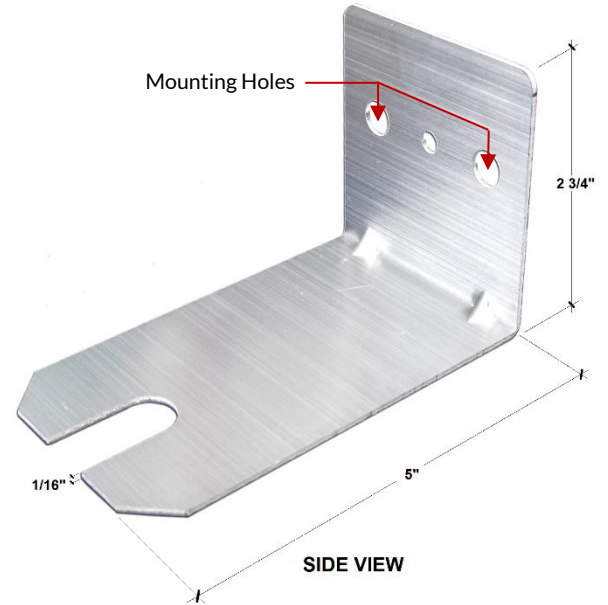

## SPECIFICATIONS

Description	Specification
Material	Aluminum
Dimensions	5" x 3" x 2.75"
Actual Weight	28g / 1 oz.
Supported Weight	5 lbs.
Color	Silver

**Please Note: Mounting Screws are not included.**

### Application Image

### FEATURES:

This light weight, "L" shape aluminum bracket is designed for mounting a dome ceiling antenna to a vertical surface. Ideal for applications where you need to maintain an omnidirectional radiating signal pattern, but do not have ceiling access.

- 2mm thick Aluminum
- Light Weight
- Support up to 5 lbs.
- Low Profile
- Easy to Install